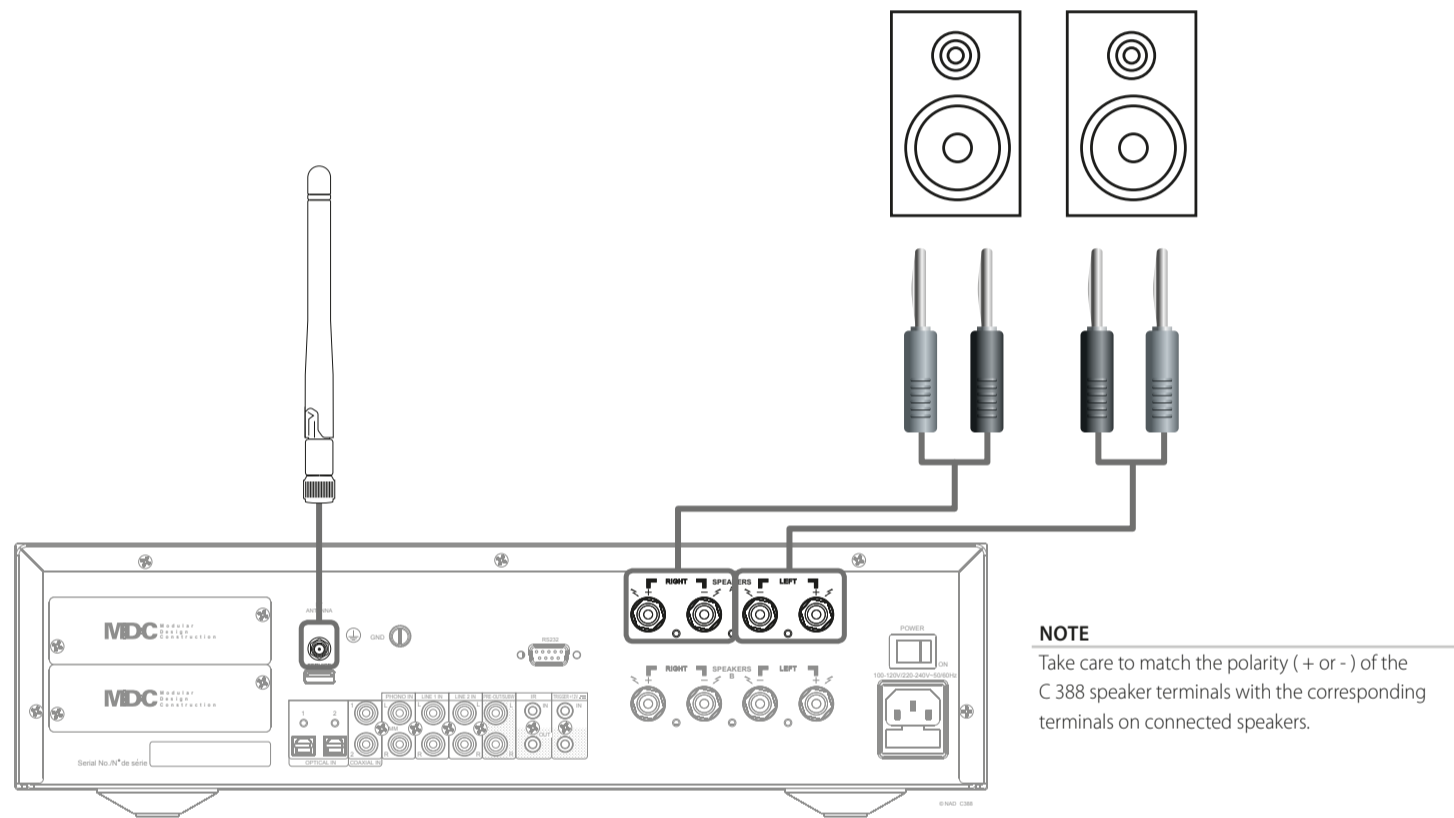

NAD C388 Hybrid Digital DAC Amplifier

Quick Setup Guide

WHAT'S IN THE BOX

NOTE

Download the latest C388 Owner's manual from the NAD website <http://nadelectronics.com>

CONNECT

SPEAKERS AND BLUETOOTH ANTENNA

CONNECT

INPUT DEVICES

POWER UP!