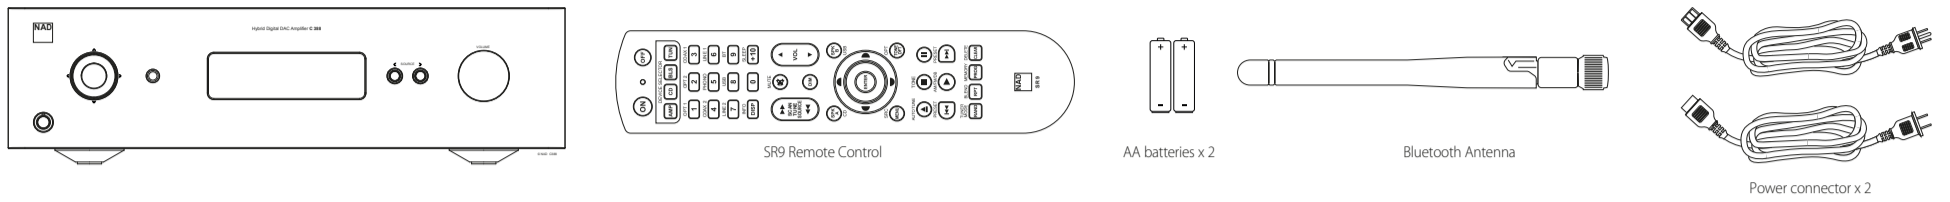

NAD C388 Hybrid Digital DAC Amplifier

Quick Setup Guide

WHAT'S IN THE BOX

NOTE

Download the latest C388 Owner's manual from the NAD website <http://nadelectronics.com>

CONNECT

SPEAKERS AND BLUETOOTH ANTENNA

CONNECT

INPUT DEVICES

POWER UP!