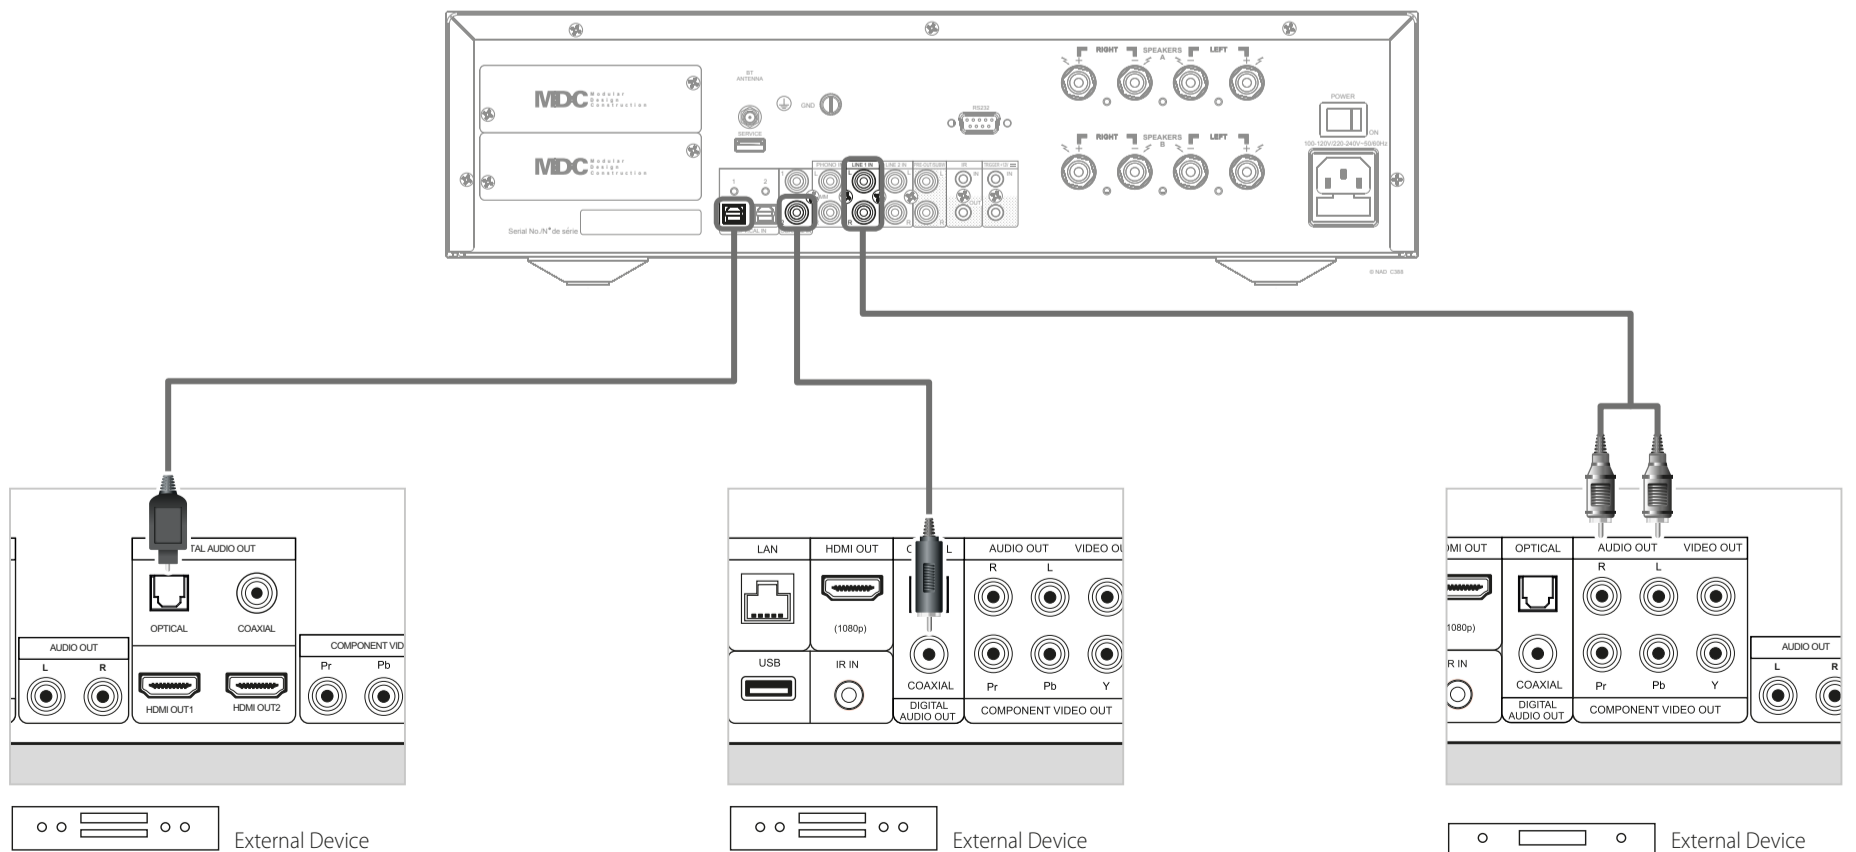

NAD C388 Hybrid Digital DAC Amplifier

Quick Setup Guide

WHAT'S IN THE BOX

NOTE

Download the latest C388 Owner's manual from the NAD website <http://nadelectronics.com>

CONNECT

SPEAKERS AND BLUETOOTH ANTENNA

CONNECT

INPUT DEVICES

POWER UP!